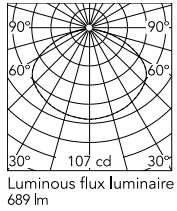

Physical

Colour	Rusty Brown
Length (mm)	400
Cord colour	Clear
Cord length (mm)	2700
Canopy colour	Rusty Brown
Canopy length/diameter (mm)	146
Canopy height (mm)	36
Net weight (kg)	5.8
Package height (mm)	340
Package width (mm)	550
Package length (mm)	550
Package volume (m3)	0.1
IP internal	20

This product contains a light source of energy efficiency class E

Schematic light drawing

h(m)	E(lx)	D(m)
1	107	4.59
2	27	9.18
3	12	13.77
4	7	18.37
5	4	22.96

Photometric

Lighting type	Direct
Light distribution	Symmetric
Extreme cut off	No