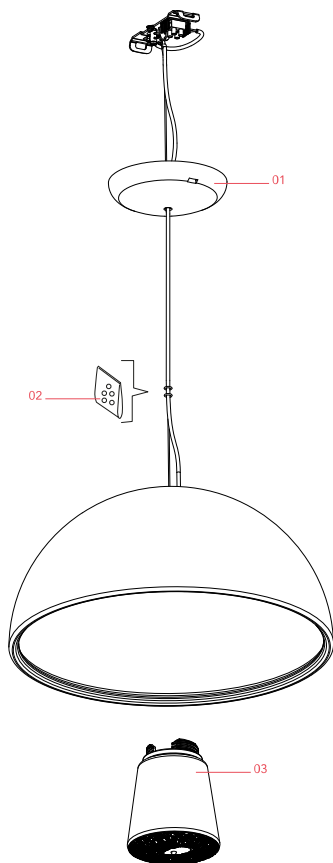

FLOS

F6405047 Rusty Brown

Skygarden Small

Designed by Marcel Wanders, Marcel Wanders studio, 2020

LED retrofit - 8W

Hanging lamp with diffuse light. Plaster dome with white interior and exterior finishes in the following colours: rust, shiny black, shiny white, or opaque gold. Dome support in aluminium alloy. Diffuser in blown milk glass. Decoration in photoengraved and deep drawn stainless steel. Polycarbonate rose in the same colour as the dome.

Physical

Colour	Rusty Brown
Length (mm)	400
Cord colour	Clear
Cord length (mm)	2700
Canopy colour	Rusty Brown
Canopy length/diameter (mm)	146
Canopy height (mm)	36
Net weight (kg)	5.8
Package height (mm)	340
Package width (mm)	550
Package length (mm)	550
Package volume (m3)	0.1
IP internal	20

This product contains a light source of energy efficiency class E

Schematic light drawing

h(m)	E(lx)	D(m)
1	107	4.59
2	27	9.18
3	12	13.77
4	7	18.37
5	4	22.96

Photometric

Lighting type	Direct
Light distribution	Symmetric
Extreme cut off	No

LED Lamp 7,5W E14 220-240V
3000K T28

Spare Parts

- | | | |
|-----|---|-----------|
| 01. | Rust ceiling rose assembly | RF6410147 |
| 02. | Skygarden Small Glass diffuser assembly | RF31652 |
| 03. | Kit of 5 or rings | RF05382 |