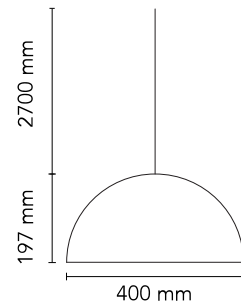

Physical

Colour	Rusty Brown
Length (mm)	400
Cord colour	Clear
Cord length (mm)	2700
Canopy colour	Rusty Brown
Canopy length/diameter (mm)	146
Canopy height (mm)	36
Net weight (kg)	5.8
Package height (mm)	340
Package width (mm)	550
Package length (mm)	550
Package volume (m3)	0.1
IP internal	20